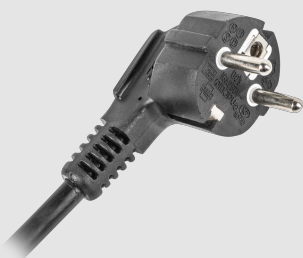

## SURGE PROTECTOR

ARMAC ARC5 5M 5X FRENCH  
OUTLETS BLACK

### PRODUCT SPECIFICATION:

<b>Outlet type</b>	Type E
<b>Number of outlets</b>	5
<b>Plug type</b>	Uni-schuko
<b>Cable length</b>	500 cm
<b>Overcurrent protection</b>	Automatic fuse
<b>Number of fuses</b>	1
<b>Fuse response time</b>	25 ns
<b>Current rate</b>	10 A
<b>Insurance</b>	Yes
<b>Amount of insurance</b>	10 000 PLN
<b>Colour</b>	Black